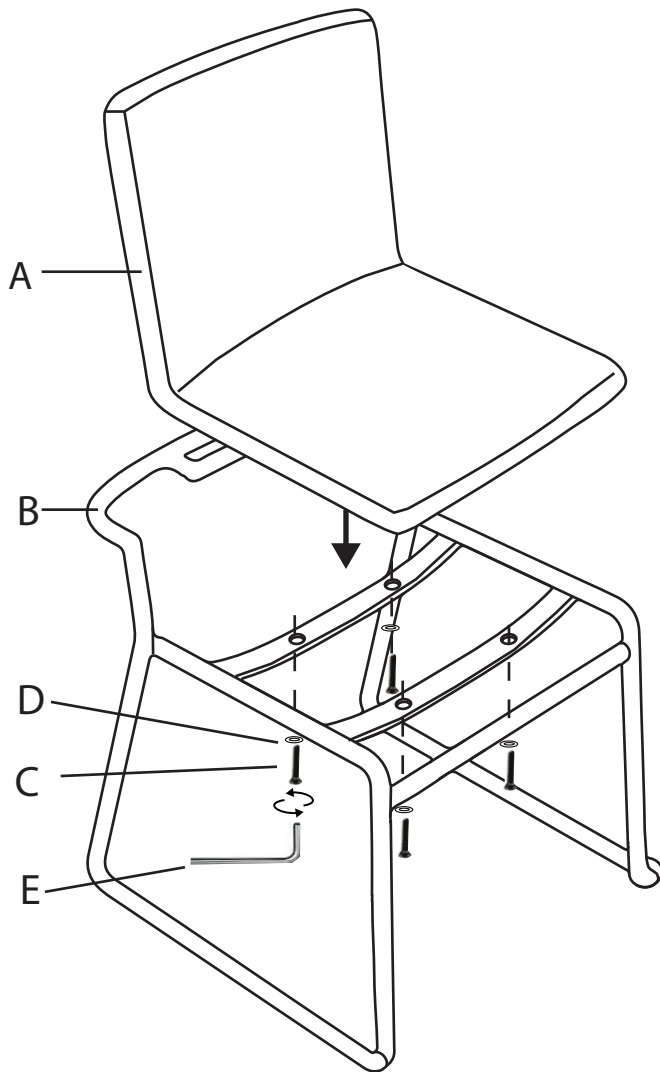

Dutchess Dining Chair

Part # DC-DUTCHESS XX+XX

22-1114

PARTS**1****2****⚠ WARNING: SEATING**

- Read all instructions carefully and completely before assembly and use. Retain for future reference.
- Keep plastic bags and small parts away from children.
- For residential (non-commercial) use only.
- DO NOT stand on product. Use only for intended table purpose.
- Max weight limit 250 lbs.
- Periodically check for loose hardware; retighten as necessary.
- DO NOT use product if any component becomes damaged.
- DO NOT use power tools to assemble OR overtighten hardware.